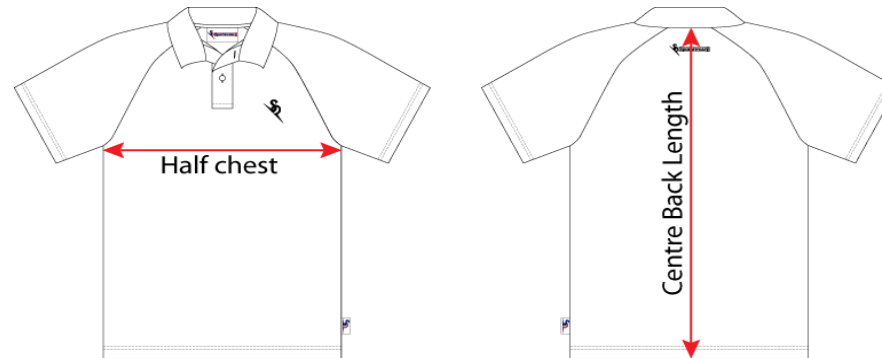

SWQ BASIC POLO

BASE SIZE
SIZE RANGE

Tolerance - / + 1.0 cm

SIZES	4XS	3XS	2XS	XS	S	M	L	XL	2XL	3XL	4XL	5XL	6XL	7XL	8XL
1/2 CHEST	45.5	47.5	49.5	52	54	56.5	59	61.5	64	66.5	69	71.5	74	79	84
CENTRE BACK LENGTH	60	63	65	69	71	73	74	78	80	82	84	85	87	88	89

* Above Measurements are garment measurements - To be used as a guide only.

* Note : Image for illustration purposes only . Not to Scale